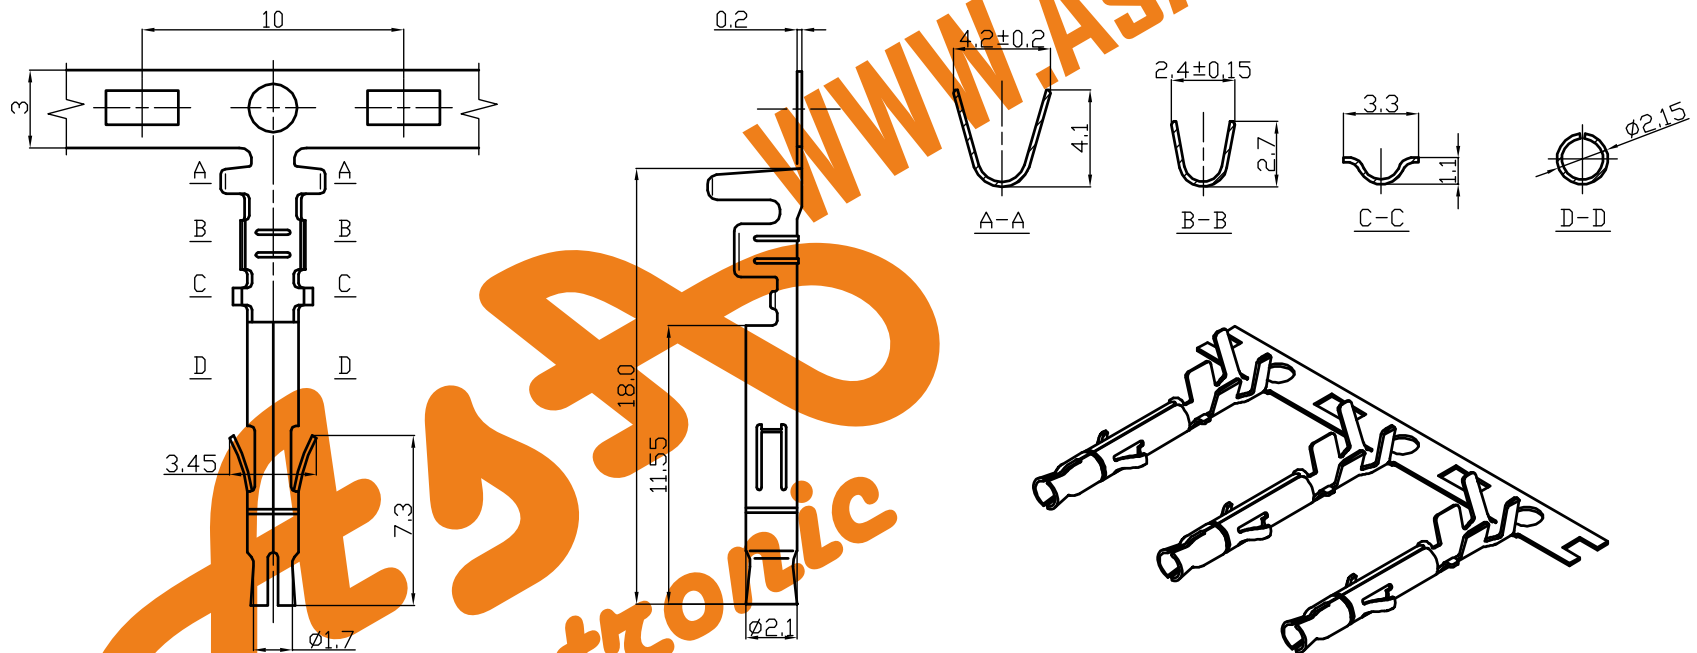

EL Type Terminal -Y

AsA Electronic

WWW.AsA-Elec.com

AsA Electronic Co.

Tel : (+98) 21 66 73 56 82 Mob : (+98) 912 03 161 02

Terminal		Phosper Bronze		1	
No.	Item/Material No.	Material	QTY	Remark	
Unmarked Tolerance					
		Unit	Scale	Design Unit	Size
		mm	—	Metric	A4
Draw	Review	Approve	Material	Drawing No.	Part No.
			Item		